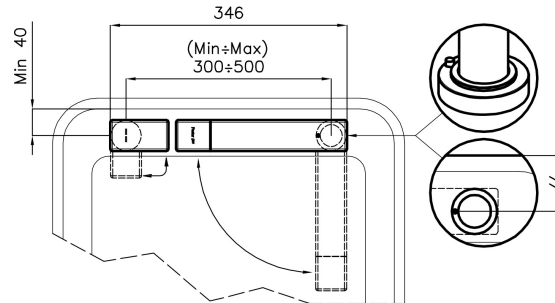

#### Angle de rotation

360°

Base d'appui  $\varnothing$ 44 mm

---

Cartouche À disques céramiques

---

Distance trous Voir "Dessin d'encastrement"

---

## DESSINS TECHNIQUES

### Installation sheet - Foglio installazione

Front side—Mixer tap on the left  
 Lato frontale—Miscelatore a sinistra

Right side  
 Lato destro

Front side—Mixer tap on the right  
 Lato frontale—Miscelatore a destra